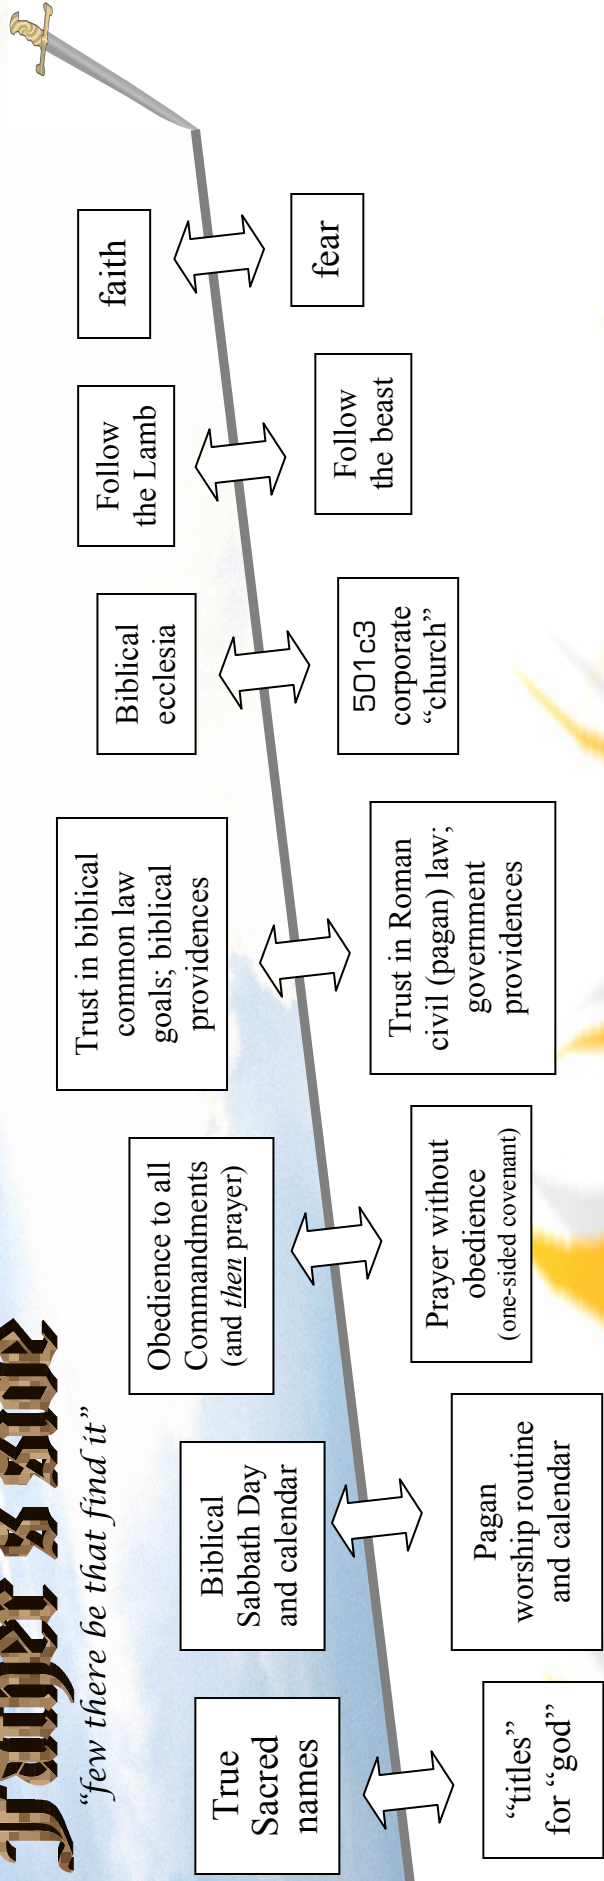

Father says its time for the lukewarm to choose sides. Yeshua, the Son is drawing a line in the sand and marking those that are His (see Ezekiel 9:4). So, for those not wanting to be left out of the “sword of YHWH” selection process, please... think harder.

Who’s side are you on?

# Father’s side

*“few there be that find it”*

# Satan’s side

*“Many there be which go in thereat”*

“And I heard another voice from heaven, saying, **Come out of her, my people, and that ye receive not of her plagues.** For her sins have reached unto heaven, and YHWH hath remembered her iniquities. Reward her even as she rewarded you, and double unto her double according to her works: in the cup which she hath filled fill to her double.” **Revelation 18:4-6**